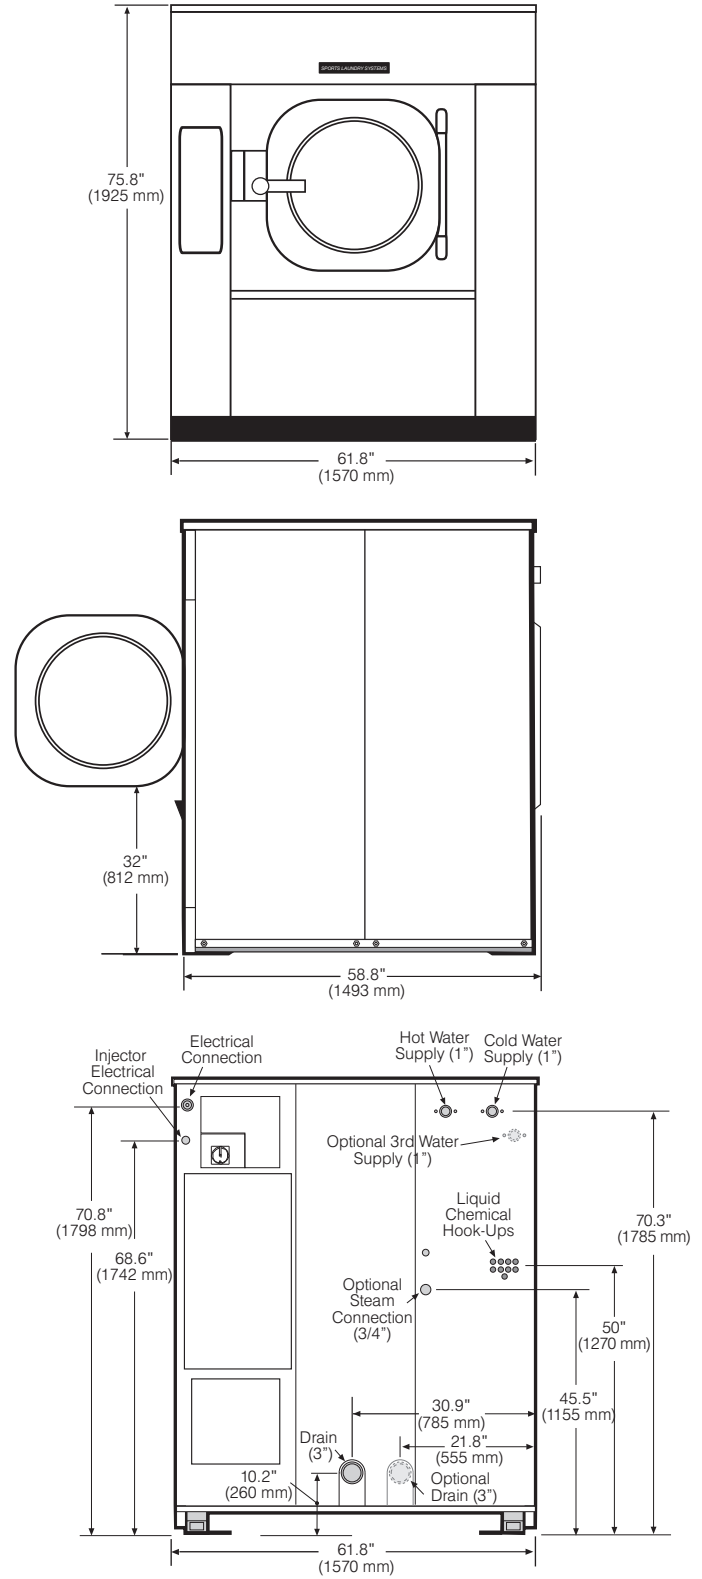

2500 State Road 44 • Oshkosh, WI 54904
 920.231.8222 • FAX 920.231.4666
www.sportslaundrysystems.com

EH130 stationary

SPORTS LAUNDRY SYSTEMS 130-POUND CAPACITY
 HIGH-PERFORMANCE WASHER-EXTRACTOR

Capacity <i>lbs (kg)</i>	130 (57)
Cylinder Diameter <i>inch (mm)</i>	42.5 (1080)
Cylinder Depth <i>inch (mm)</i>	24.4 (621)
Cylinder Volume <i>cu ft (dm³)</i>	20.1 (569)
Net Weight <i>lbs (kg)</i>	4260 (1932)
Crated Weight <i>lbs (kg)</i>	4636 (2103)
Machine Width <i>inch (mm)</i>	61.8 (1570)
Machine Depth <i>inch (mm)</i>	58.8 (1493)
Machine Height <i>inch (mm)</i>	75.8 (1925)
Door Opening <i>inch (mm)</i>	22 (558)
Floor to Door <i>inch (mm)</i>	32 (812)
Shipping Dimensions <i>inch (mm)</i> (WxDxH)	66.5 x 64.8 x 85 (1690 x 1646 x 2160)
Washing Speeds <i>rpm</i>	18/24/30/36
Spin Speeds <i>rpm</i>	36/72/275/450/625/800
G-force	0.78/3.14/46/122/236/387
Static Force Transmitted <i>lbs (kg)</i>	5796 (2629)
Dynamic Force Transmitted <i>lbs (kg)</i>	692 (314)
Frequency of Dynamic Force <i>Hz</i>	13.3
Available Voltages/Wire Conductor/Amp	
Hot Water (standard)	208-240/60/3, 3W + G, 25 Amp
Hot Water (standard)	440-480/60/3, 3W + G, 16 Amp
Electric Auxiliary Heat (optional)	208/60/3, 3W + G, 100 Amp
Electric Auxiliary Heat (optional)	240/60/3, 3W + G, 125 Amp
Steam Auxiliary Heat (optional)	208-240/60/3, 3W + G, 25 Amp
Steam Auxiliary Heat (optional)	440-480/60/3, 3W + G, 16 Amp
Drain Diameter <i>inch (mm)</i>	3 (76)
Water Inlets <i>inch (mm)</i>	1 (25.4)
Recommended Water Pressure <i>PSI (bar)</i>	30-60 (2-4)
Water Flow <i>gal/min (l/min)</i>	26 (100)
Steam Connection (optional) <i>inch(mm)</i>	3/4 (19)
Steam Pressure (optional) <i>PSI (bar)</i>	29-87 (2-6)
Steam Flow (optional) <i>lbs/h (kg/h)</i>	397 (180)
Motor Power <i>kW</i>	7.3
Electric Heating Power (optional) <i>kW</i>	
208/60/3	27.9
240/60/3	35.8

* Specifications subject to change without notice or obligation. Call Sports Laundry Systems for dimensions not shown or for clarification.